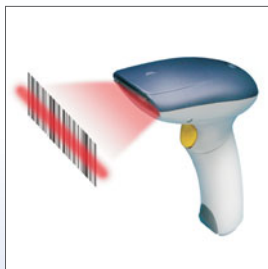

Specification Summary

Superb bright aiming line for a distance of 12" visibility & reading